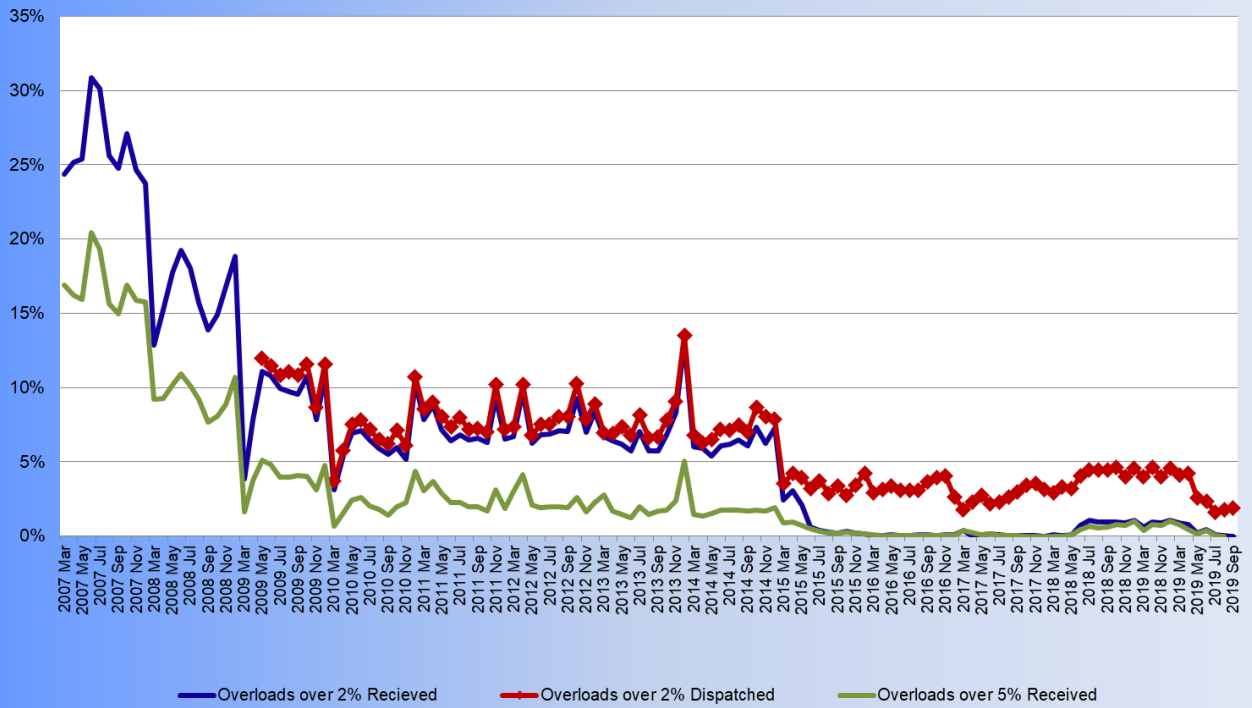

Overloading Status September 2019

■ Overloads over PMCM ■ Overloads over 2% ■ Overloads over 5%

% Vehicles Coded

■ Jul-19 ■ Aug-19 ■ Sep-19

% Incidence of Overloading Over Tolerance

% Extent Overloading on Code