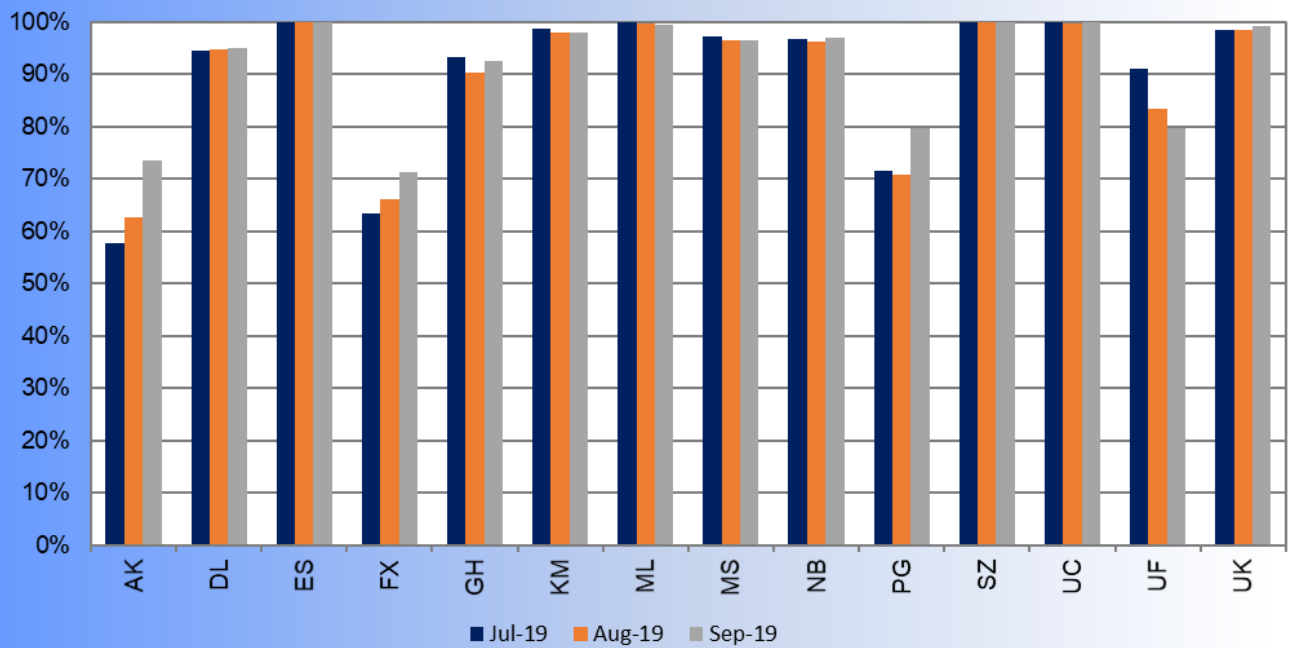

Overloading Status September 2019

■ Overloads over PMCM ■ Overloads over 2% ■ Overloads over 5%

% Vehicles Coded

■ Jul-19 ■ Aug-19 ■ Sep-19

% Incidence of Overloading Over Tolerance

% Extent Overloading on Code