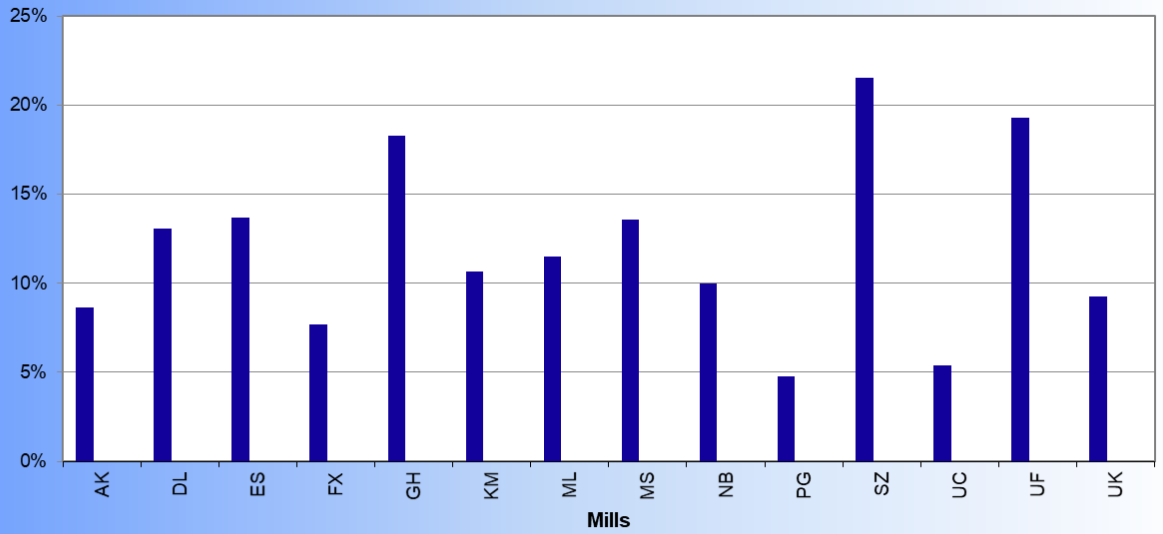

Overloading Status September 2019

■ Overloads over PMCM ■ Overloads over 2% ■ Overloads over 5%

% Vehicles Coded

■ Jul-19 ■ Aug-19 ■ Sep-19

% Incidence of Overloading Over Tolerance

% Extent Overloading on Code