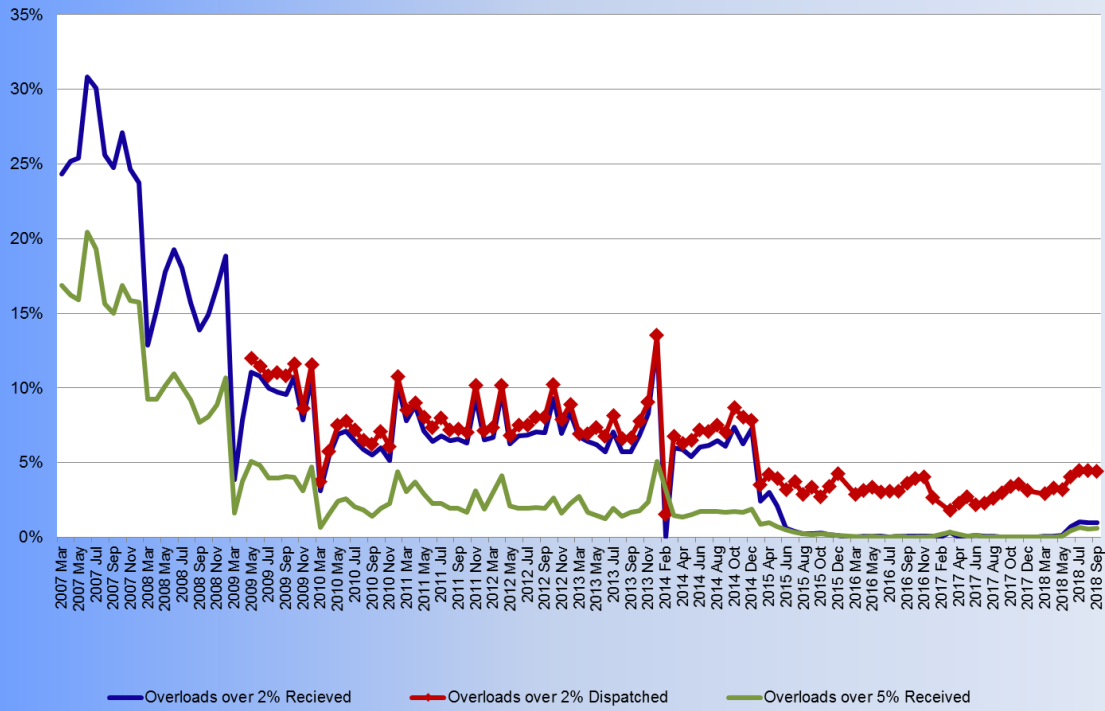

Overloading Status

Year: 2018
Month: September

% Vehicles Coded

% Incidence of Overloading Over Tolerance

% Extent Overloading on Code