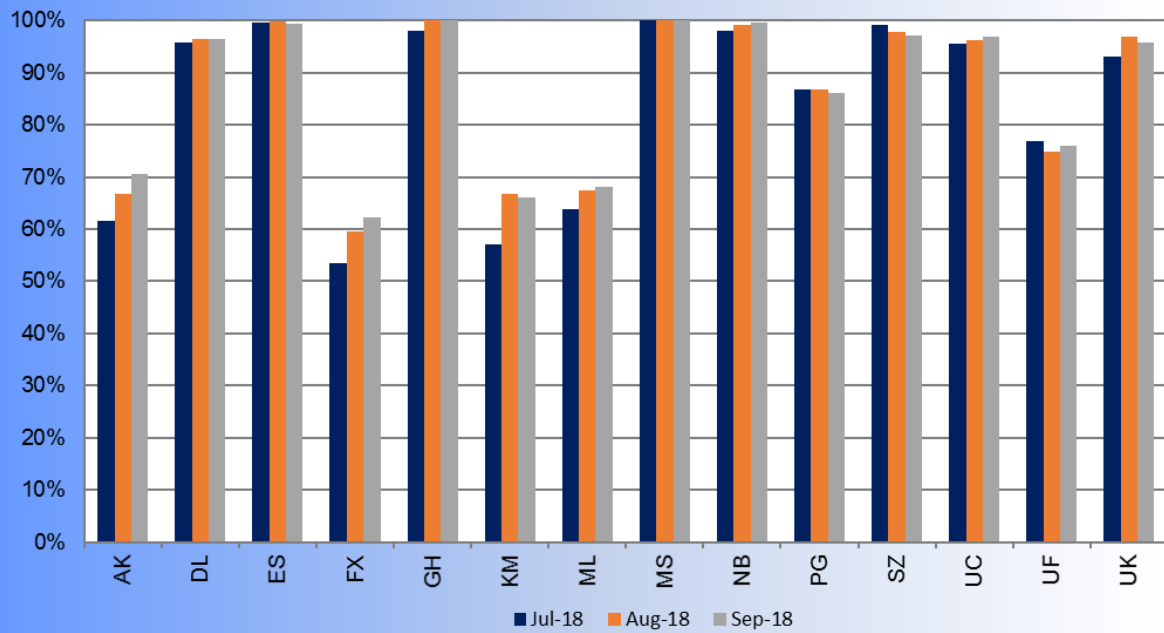

Overloading Status

Year: 2018
Month: September

% Vehicles Coded

% Incidence of Overloading Over Tolerance

% Extent Overloading on Code