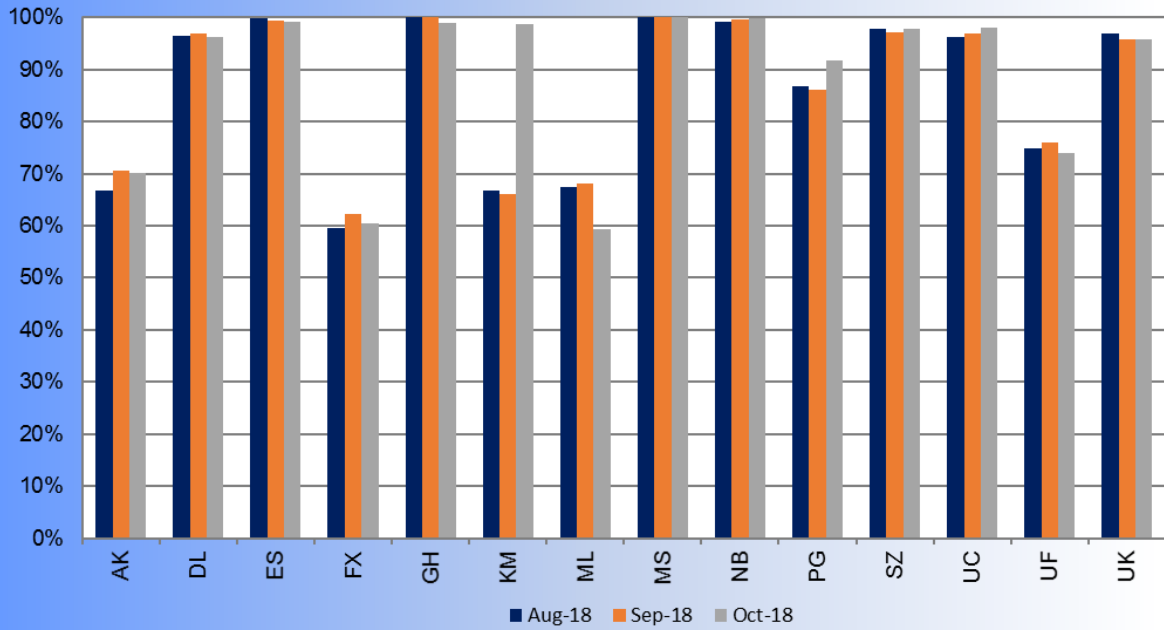

Overloading Status

Year: 2018
Month: October

% Vehicles Coded

% Incidence of Overloading Over Tolerance

% Extent Overloading on Code