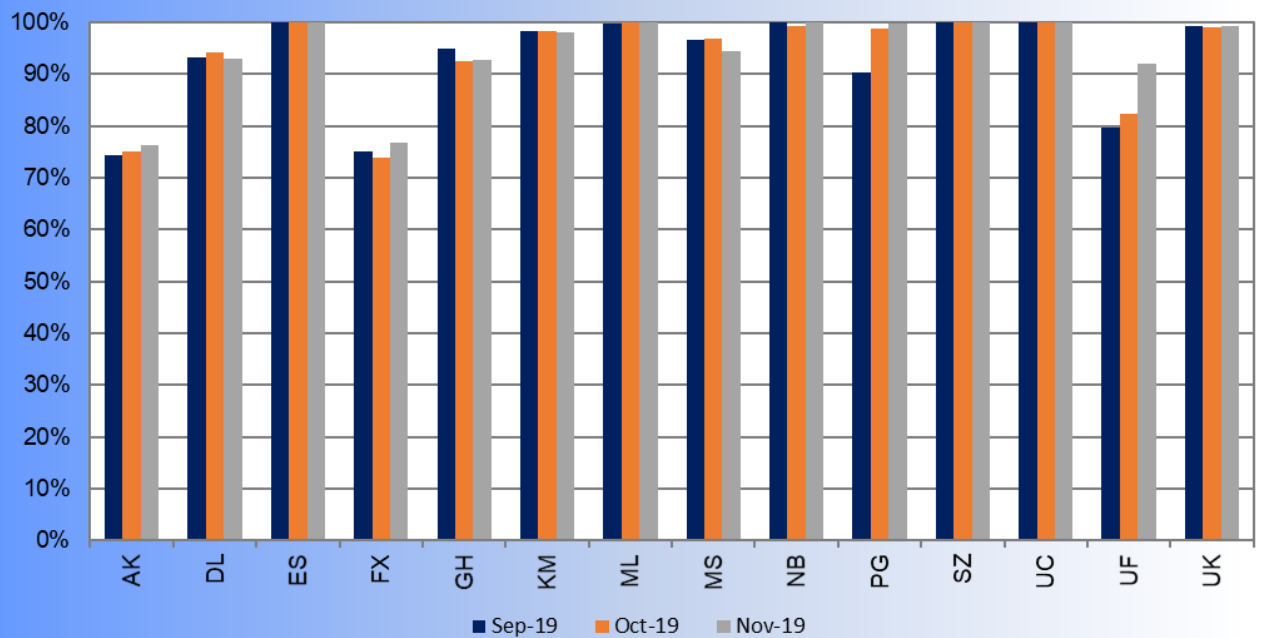

Overloading Status

November 2019

■ Overloads over PMCM ■ Overloads over 2% ■ Overloads over 5%

% Vehicles Coded

■ Sep-19 ■ Oct-19 ■ Nov-19

% Incidence of Overloading Over Tolerance

% Extent Overloading on Code