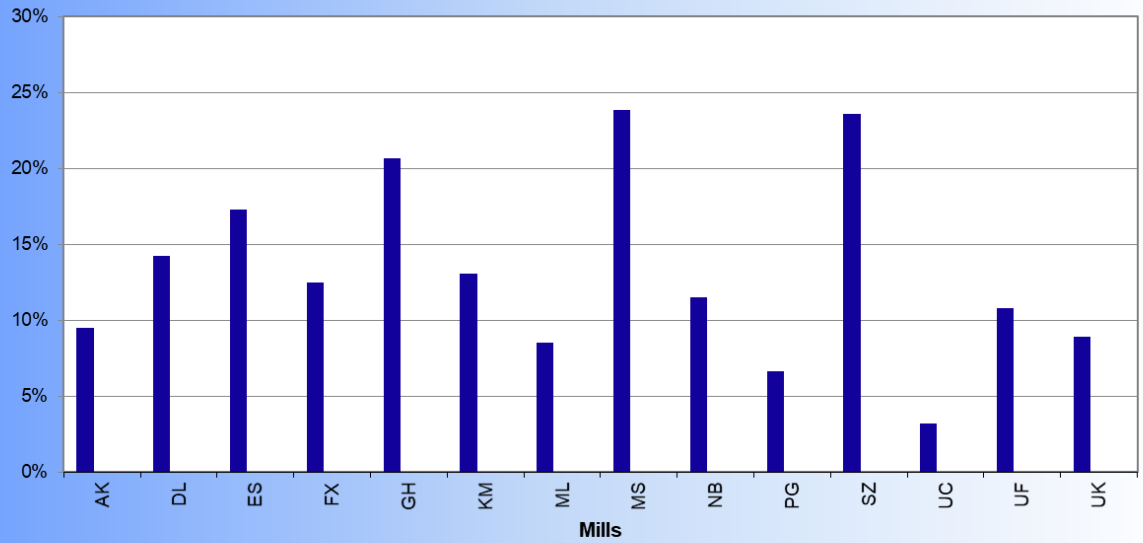

Overloading Status

November 2019

■ Overloads over PMCM ■ Overloads over 2% ■ Overloads over 5%

% Vehicles Coded

■ Sep-19 ■ Oct-19 ■ Nov-19

% Incidence of Overloading Over Tolerance

% Extent Overloading on Code