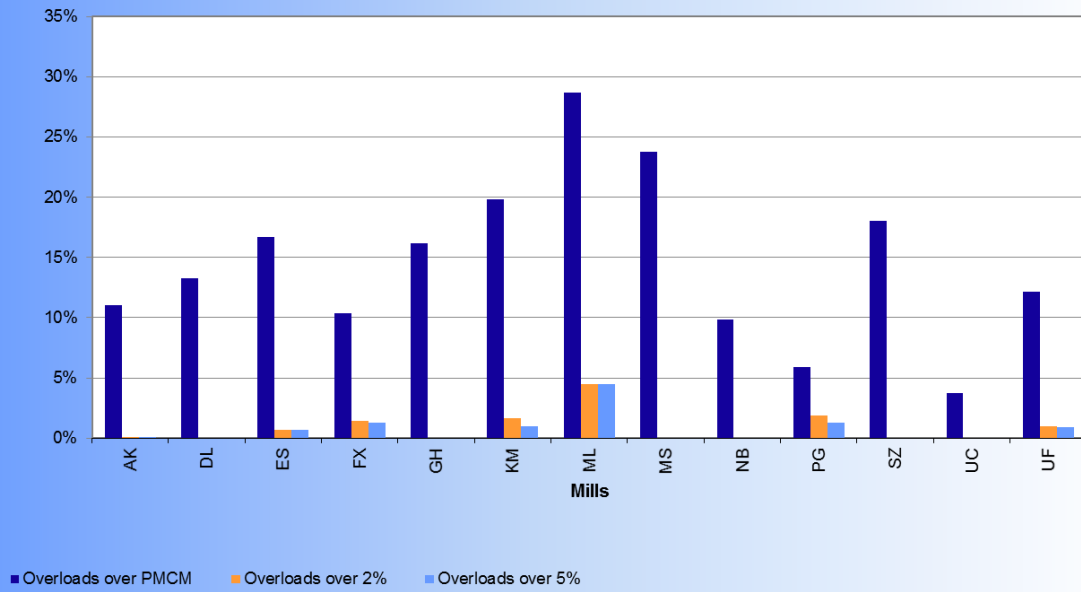

### Overloading Status

Year: 2018  
Month: November

### % Vehicles Coded