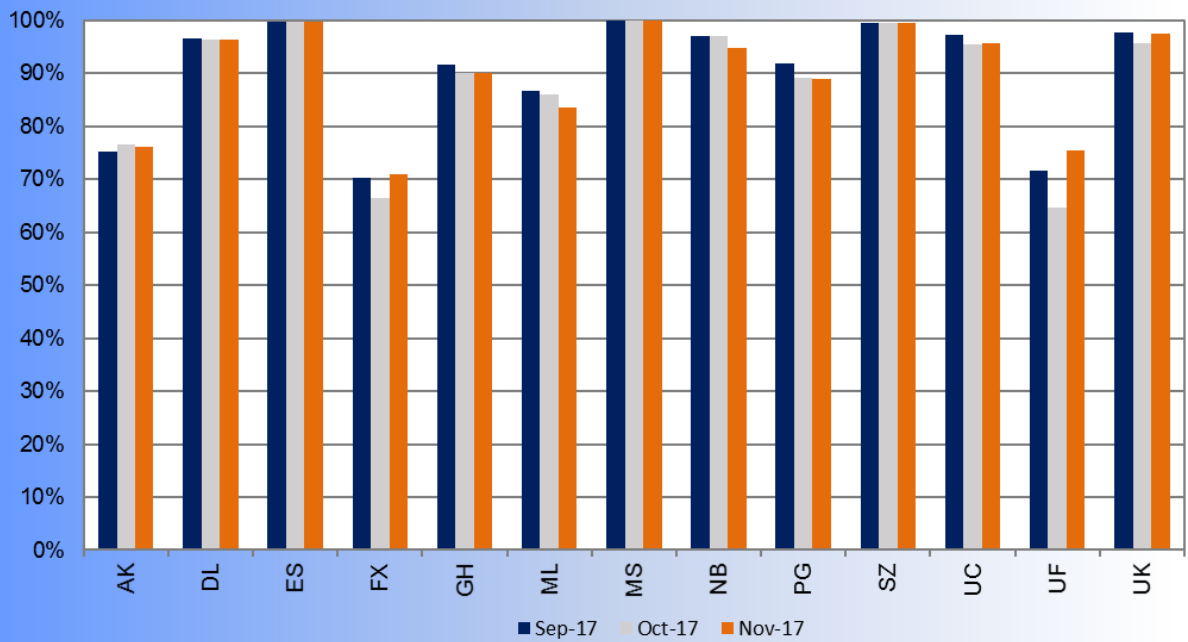

Overloading Status

Year: 2017
Month: Nov

% Vehicles Coded

% Incidence of Overloading Over Tolerance

% Extent Overloading on Code