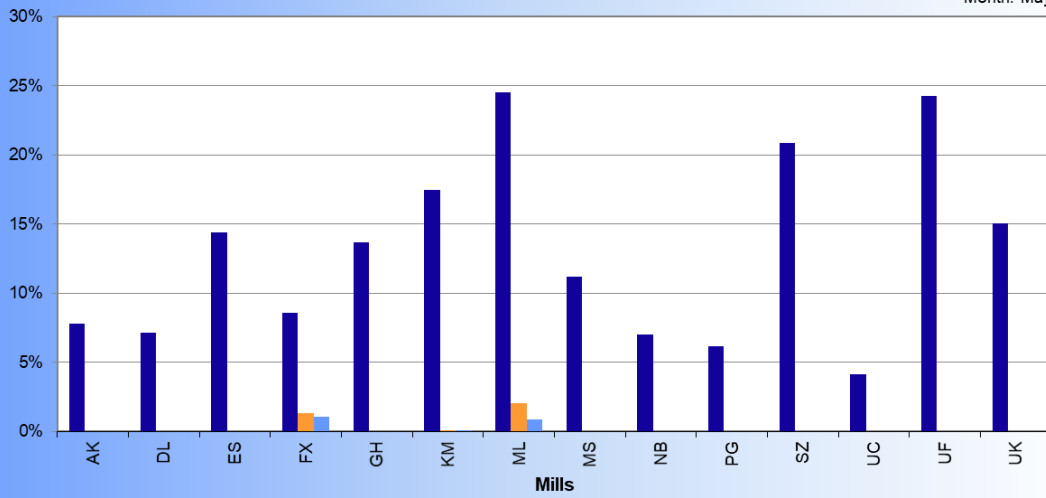

Overloading Status

Year: 2019
Month: May

■ Overloads over PMCM ■ Overloads over 2% ■ Overloads over 5%

% Vehicles Coded

■ Mar-19 ■ Apr-19 ■ May-19

% Incidence of Overloading Over Tolerance

% Extent Overloading on Code