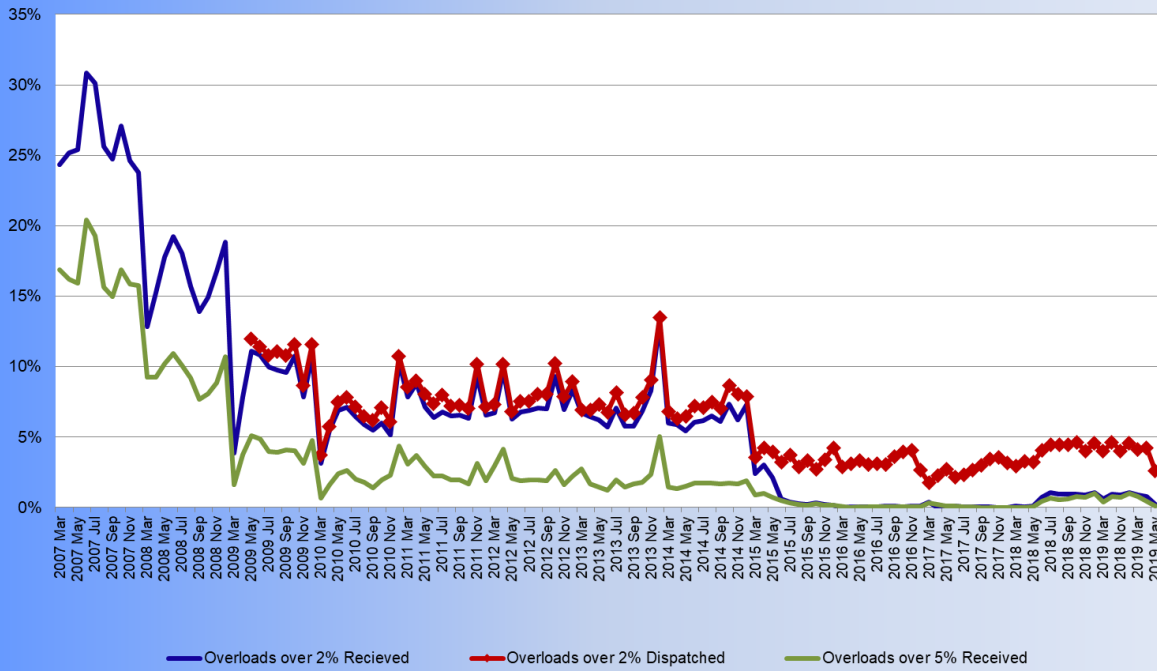

Overloading Status

Year: 2019
Month: May

■ Overloads over PMCM ■ Overloads over 2% ■ Overloads over 5%

% Vehicles Coded

■ Mar-19 ■ Apr-19 ■ May-19

% Incidence of Overloading Over Tolerance

% Extent Overloading on Code