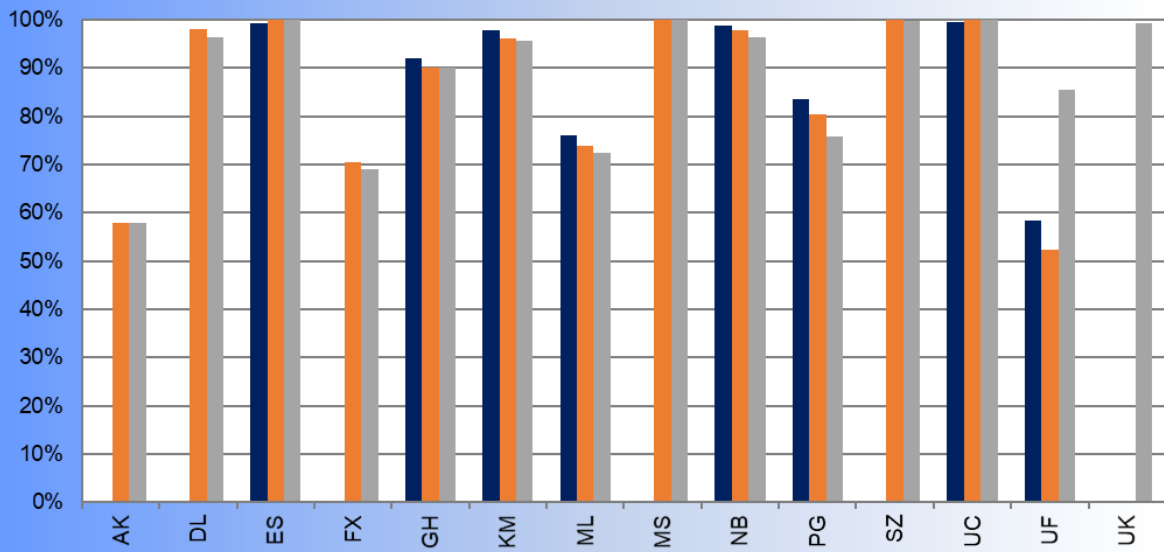

Overloading Status

Year: 2019
Month: May

■ Overloads over PMCM ■ Overloads over 2% ■ Overloads over 5%

% Vehicles Coded

■ Mar-19 ■ Apr-19 ■ May-19

% Incidence of Overloading Over Tolerance

% Extent Overloading on Code