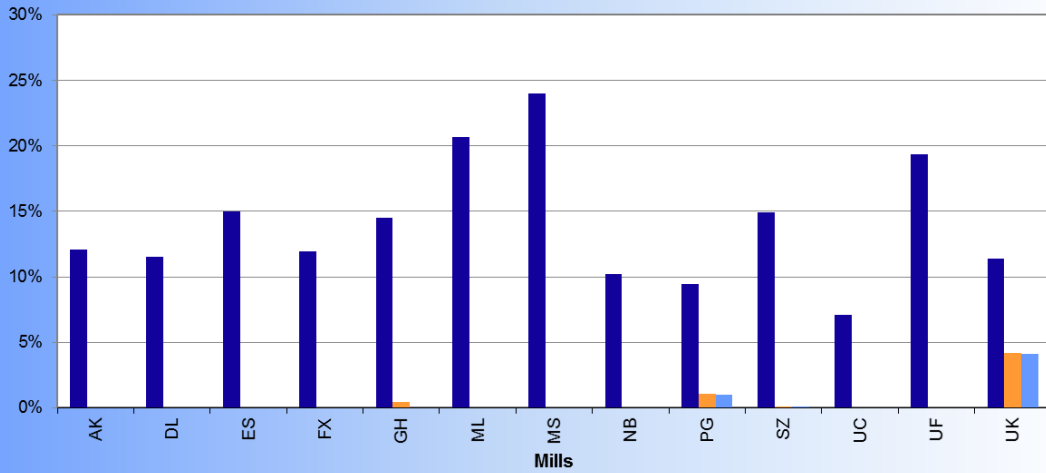

### Overloading Status

Year: 2018  
Month: May

■ Overloads over PMCM   ■ Overloads over 2%   ■ Overloads over 5%

### % Vehicles Coded

■ Mar-18   ■ Apr-18   ■ May-18