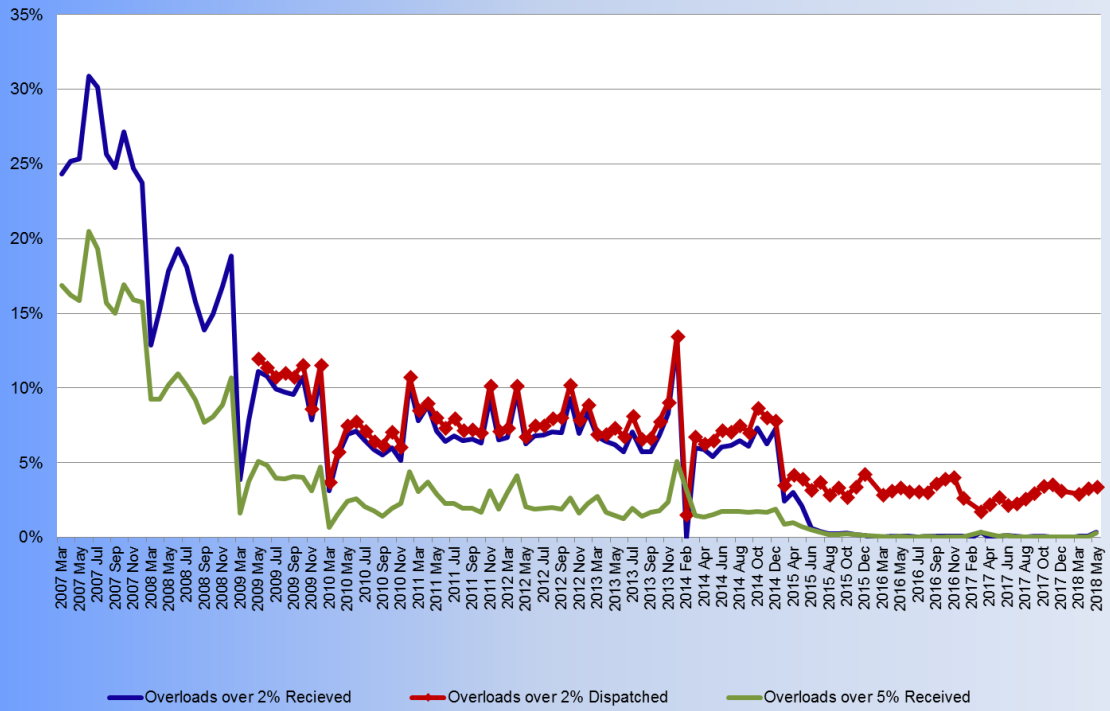

% Incidence of Overloading Over Tolerance