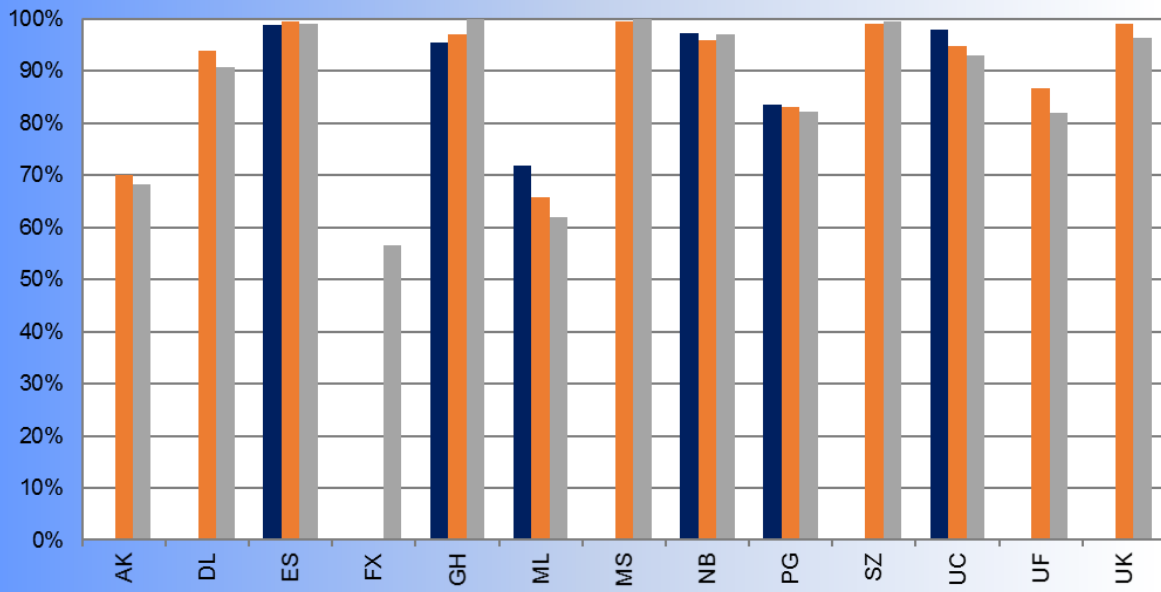

### Overloading Status

Year: 2018  
Month: May

■ Overloads over PMCM   ■ Overloads over 2%   ■ Overloads over 5%

### % Vehicles Coded

■ Mar-18   ■ Apr-18   ■ May-18