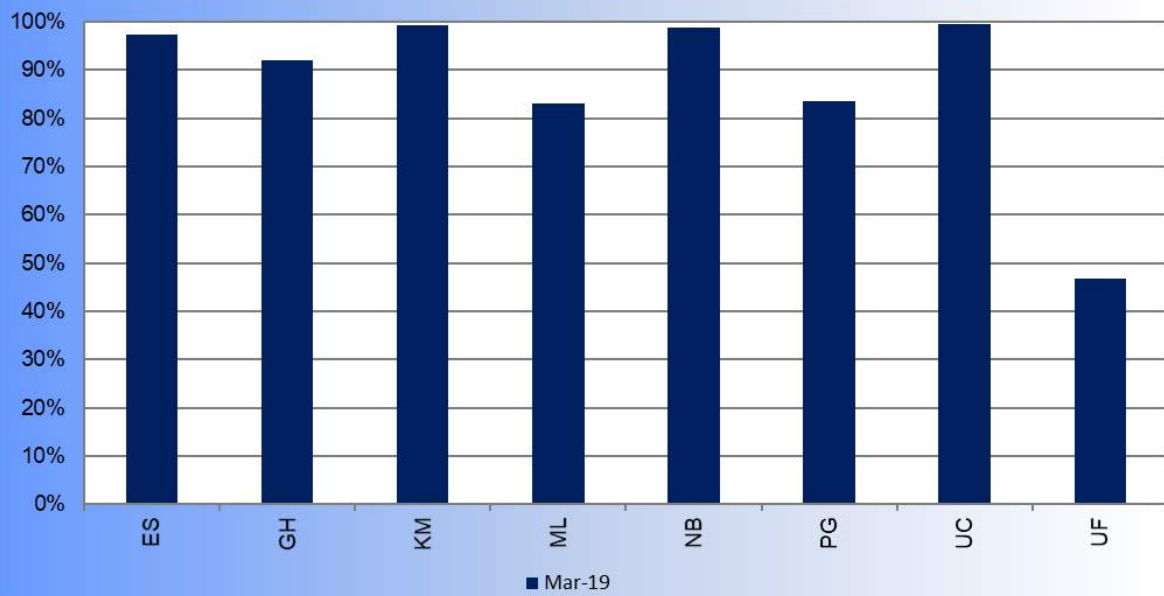

### Overloading Status

Year: 2019  
Month: March

### % Vehicles Coded