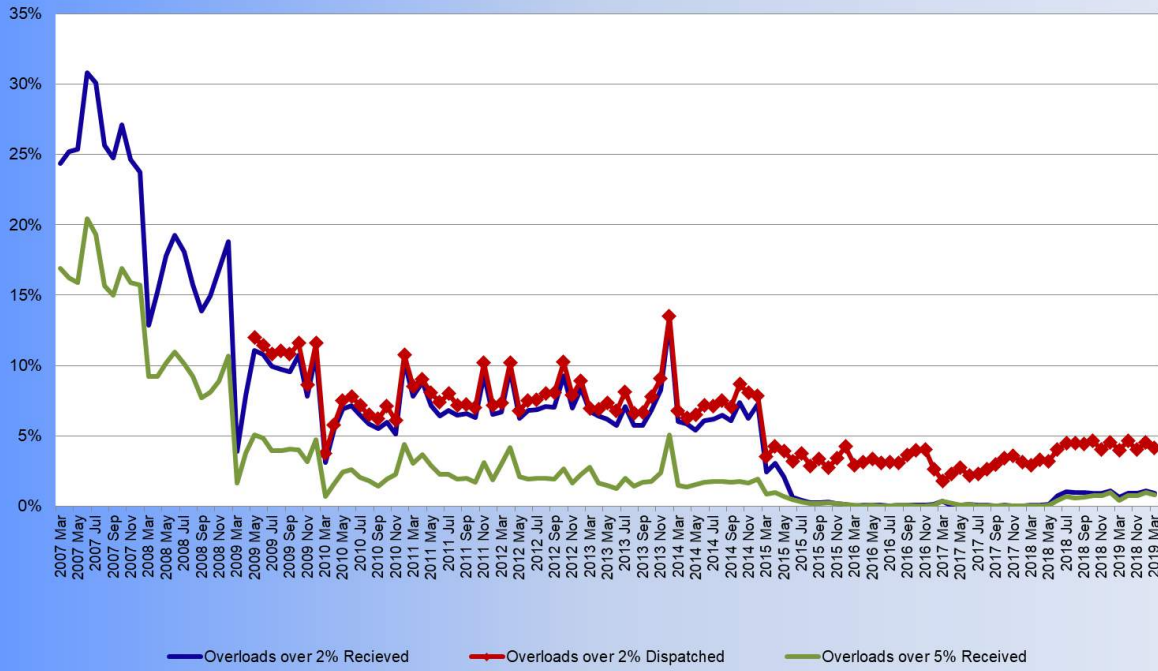

% Incidence of Overloading Over Tolerance