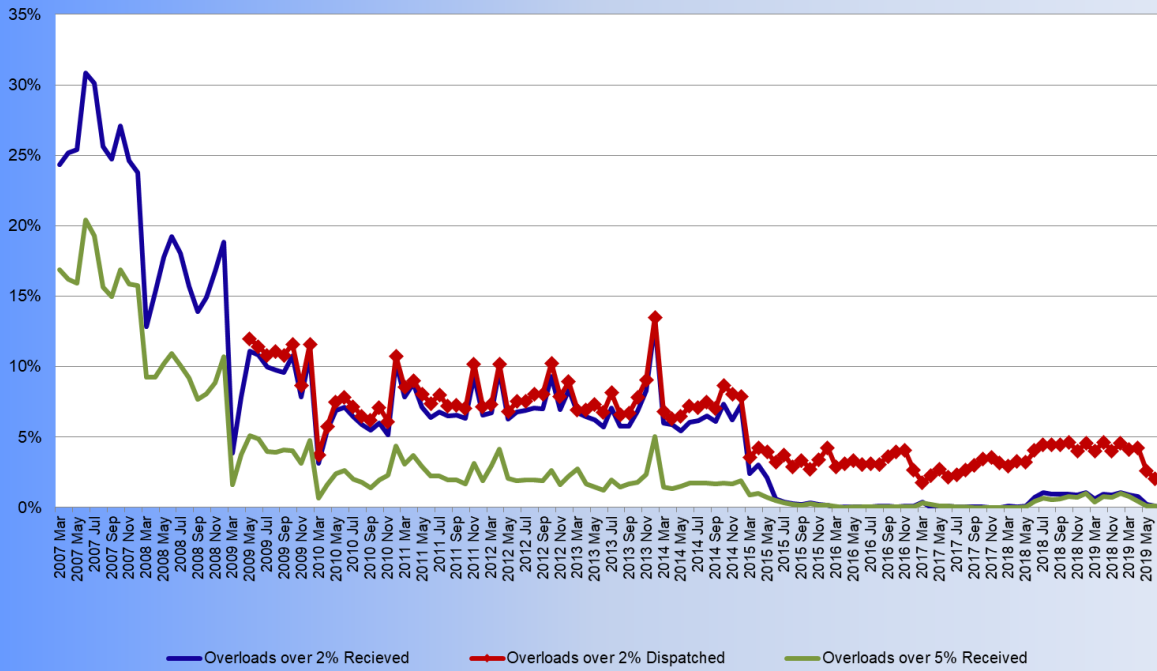

Overloading Status

Year: 2019
Month: June

■ Overloads over PMCM ■ Overloads over 2% ■ Overloads over 5%

% Vehicles Coded

■ Apr-19 ■ May-19 ■ Jun-19

% Incidence of Overloading Over Tolerance

% Extent Overloading on Code