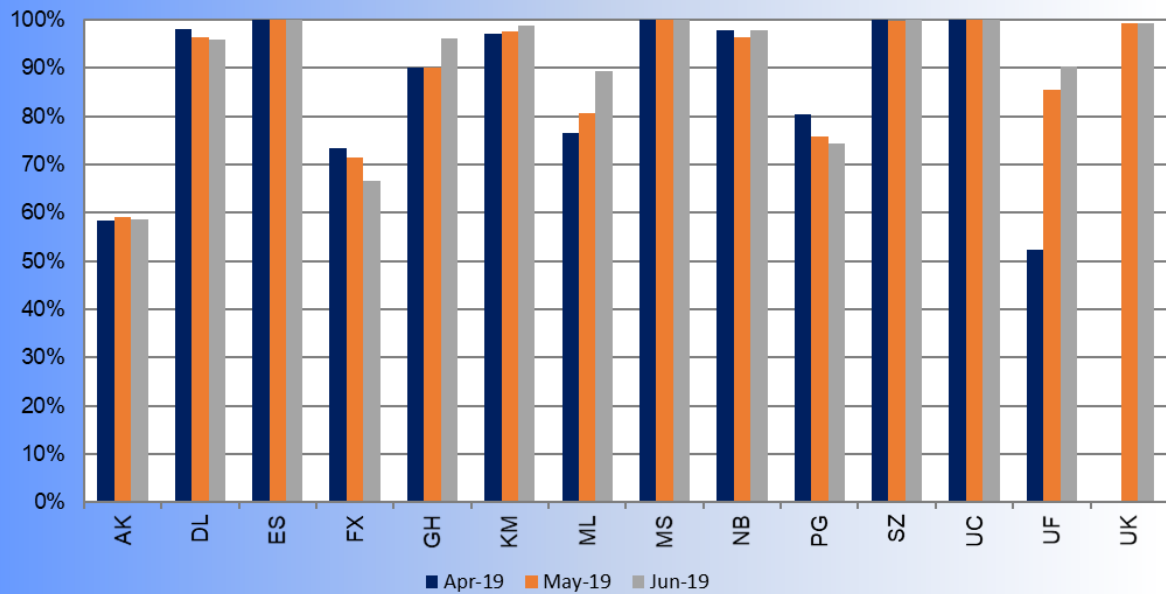

Overloading Status

Year: 2019
Month: June

■ Overloads over PMCM ■ Overloads over 2% ■ Overloads over 5%

% Vehicles Coded

■ Apr-19 ■ May-19 ■ Jun-19

% Incidence of Overloading Over Tolerance

% Extent Overloading on Code