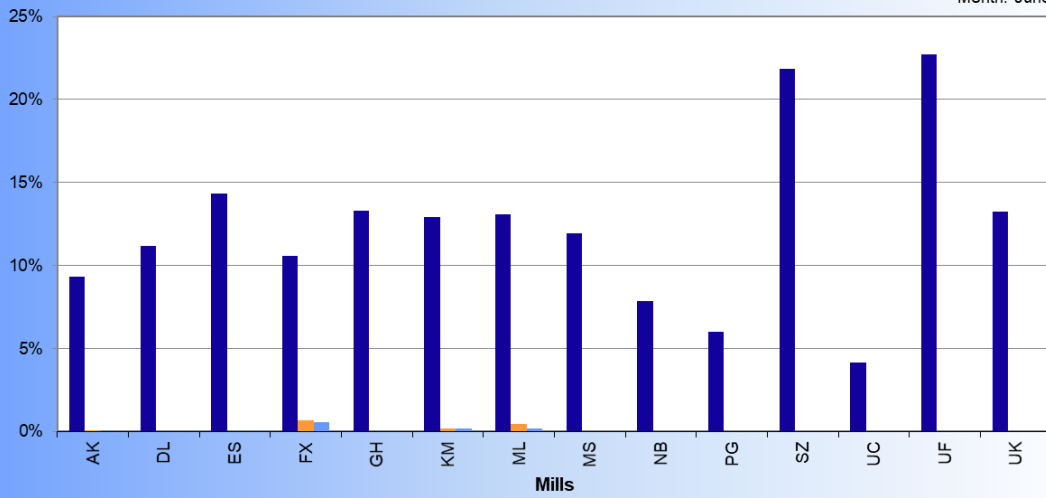

Overloading Status

Year: 2019
Month: June

■ Overloads over PMCM ■ Overloads over 2% ■ Overloads over 5%

% Vehicles Coded

■ Apr-19 ■ May-19 ■ Jun-19

% Incidence of Overloading Over Tolerance

% Extent Overloading on Code