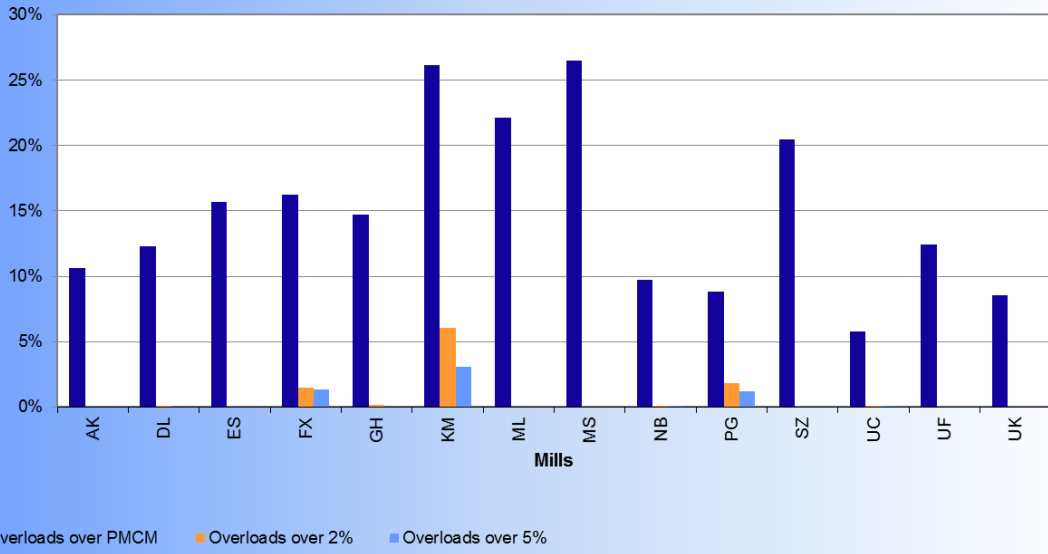

Overloading Status

Year: 2018
Month: Jun

% Vehicles Coded

% Incidence of Overloading Over Tolerance

% Extent Overloading on Code