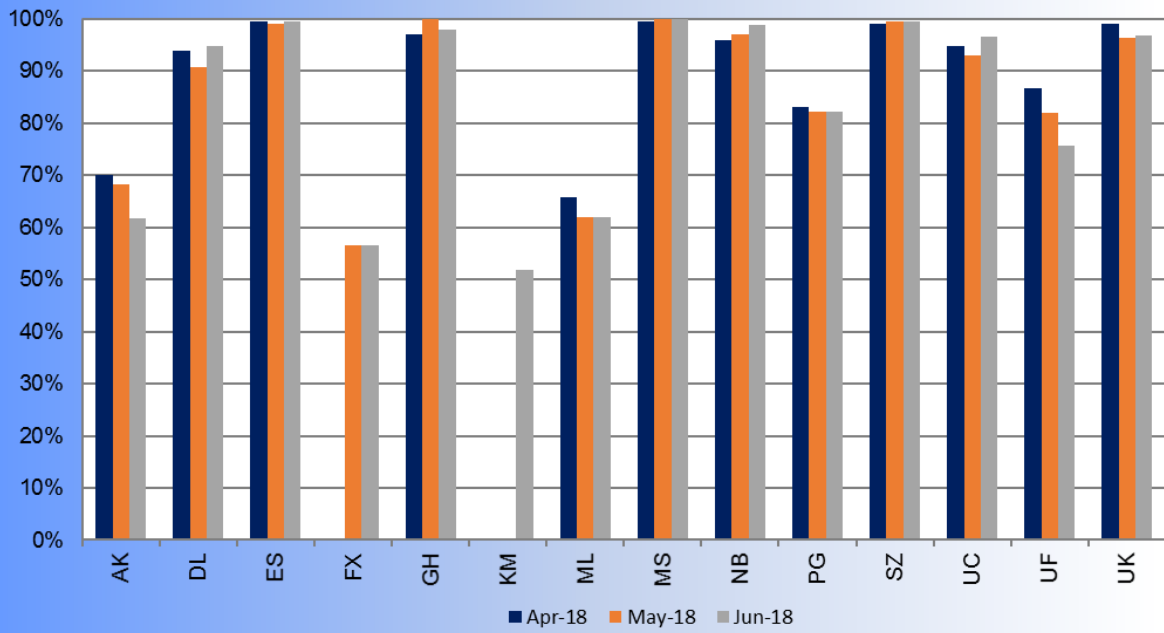

Overloading Status

Year: 2018
Month: Jun

% Vehicles Coded

% Incidence of Overloading Over Tolerance

% Extent Overloading on Code