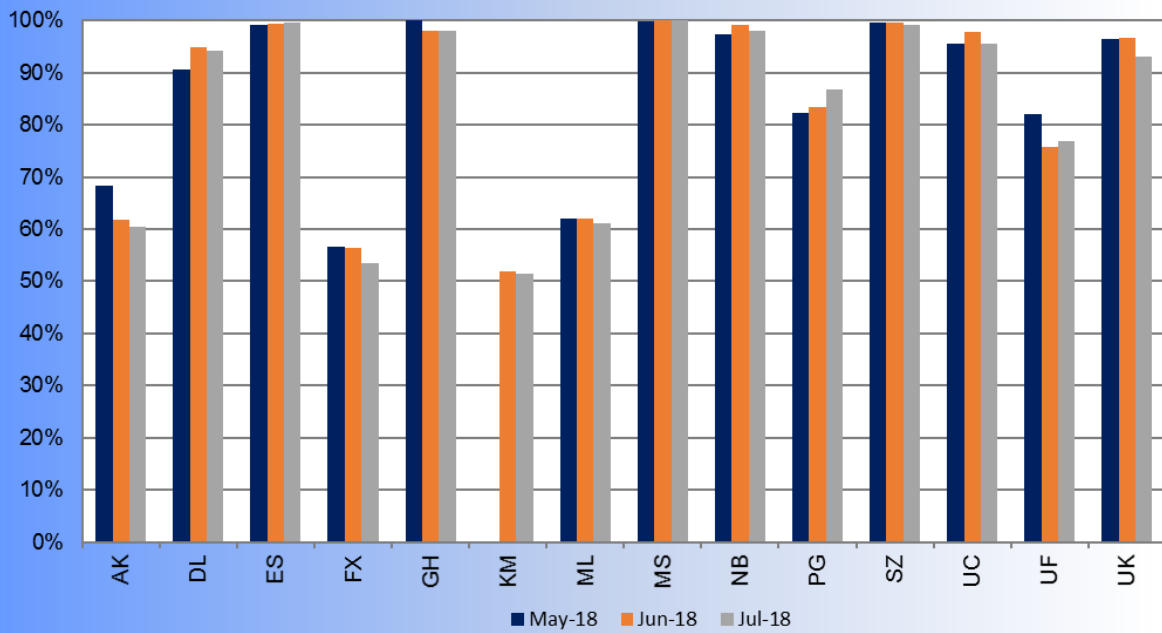

Overloading Status

Year: 2018
Month: July

% Vehicles Coded

% Incidence of Overloading Over Tolerance

% Extent Overloading on Code