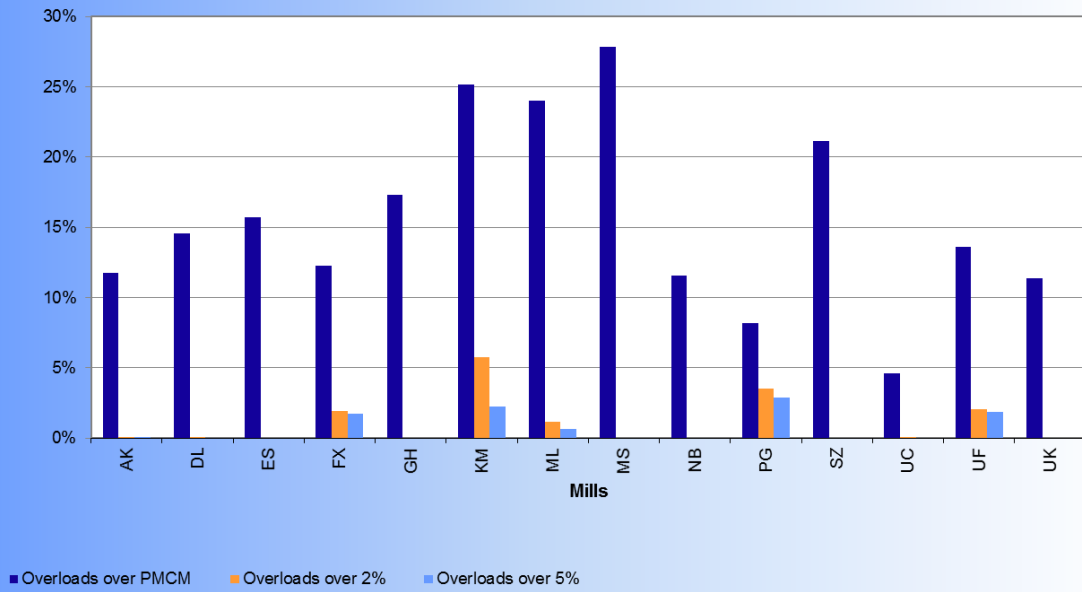

### Overloading Status

Year: 2018  
Month: August

### % Vehicles Coded