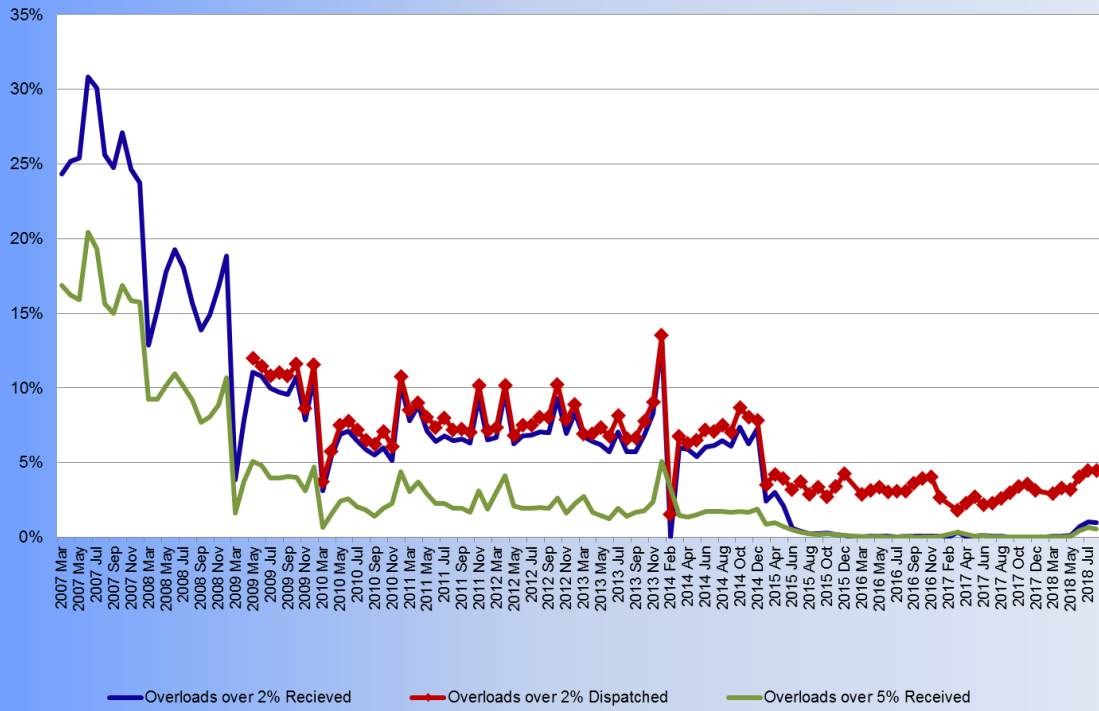

% Incidence of Overloading Over Tolerance