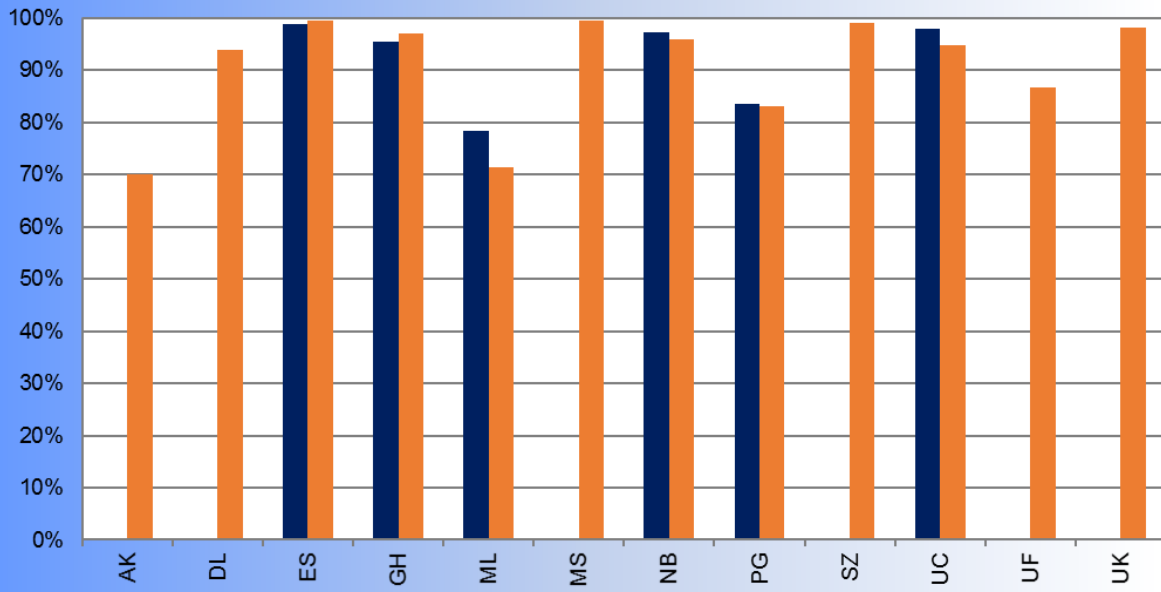

Overloading Status

Year: 2018
Month: Apr

■ Overloads over PMCM ■ Overloads over 2% ■ Overloads over 5%

% Vehicles Coded

■ Mar-18 ■ Apr-18

% Incidence of Overloading Over Tolerance

% Extent Overloading on Code