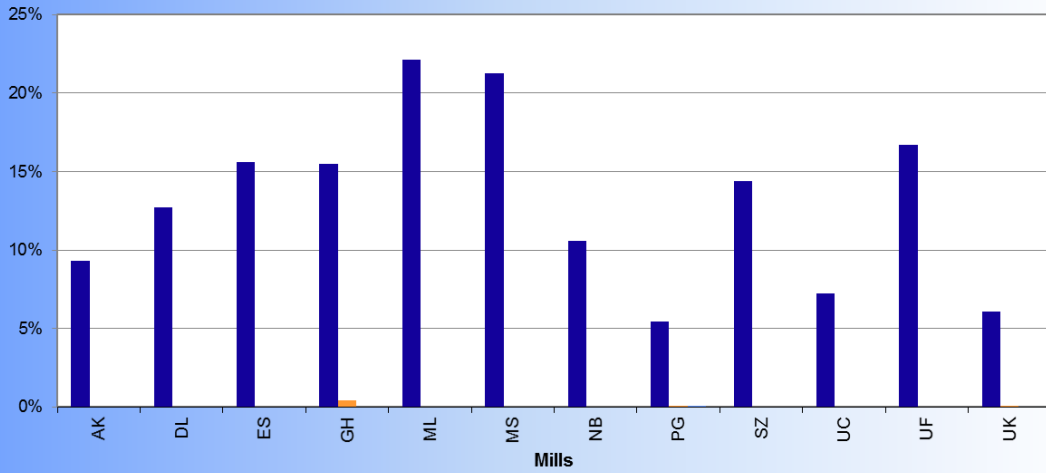

Overloading Status

Year: 2018
Month: Apr

■ Overloads over PMCM ■ Overloads over 2% ■ Overloads over 5%

% Vehicles Coded

■ Mar-18 ■ Apr-18

% Incidence of Overloading Over Tolerance

% Extent Overloading on Code