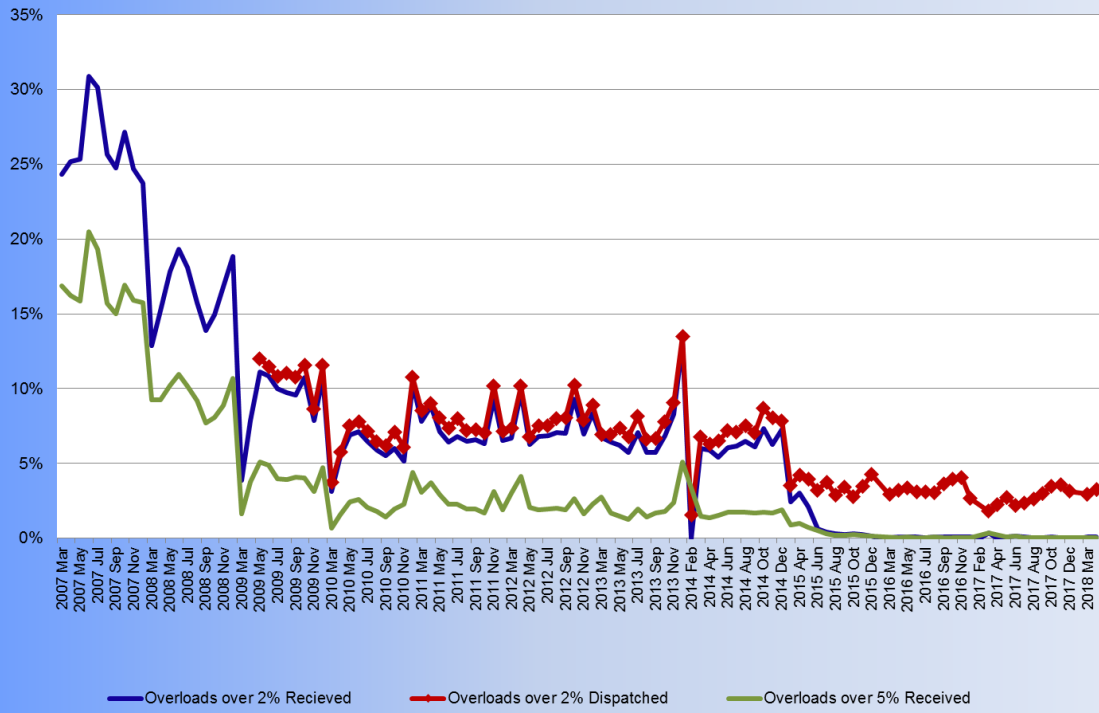

Overloading Status

Year: 2018
Month: Apr

■ Overloads over PMCM ■ Overloads over 2% ■ Overloads over 5%

% Vehicles Coded

■ Mar-18 ■ Apr-18

% Incidence of Overloading Over Tolerance

% Extent Overloading on Code