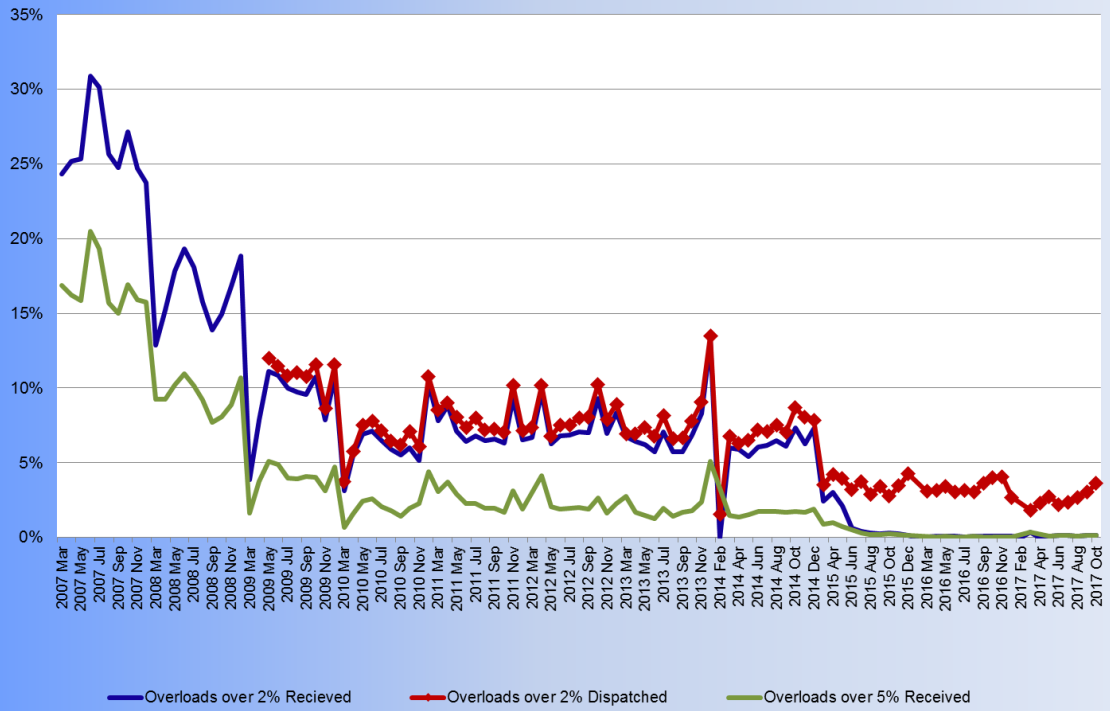

Overloading Status

Year: 2017
Month: Oct

■ Overloads over PMCM ■ Overloads over 2% ■ Overloads over 5%

% Vehicles Coded

■ Aug-17 ■ Sep-17 ■ Oct-17

% Incidence of Overloading Over Tolerance

% Extent Overloading on Code