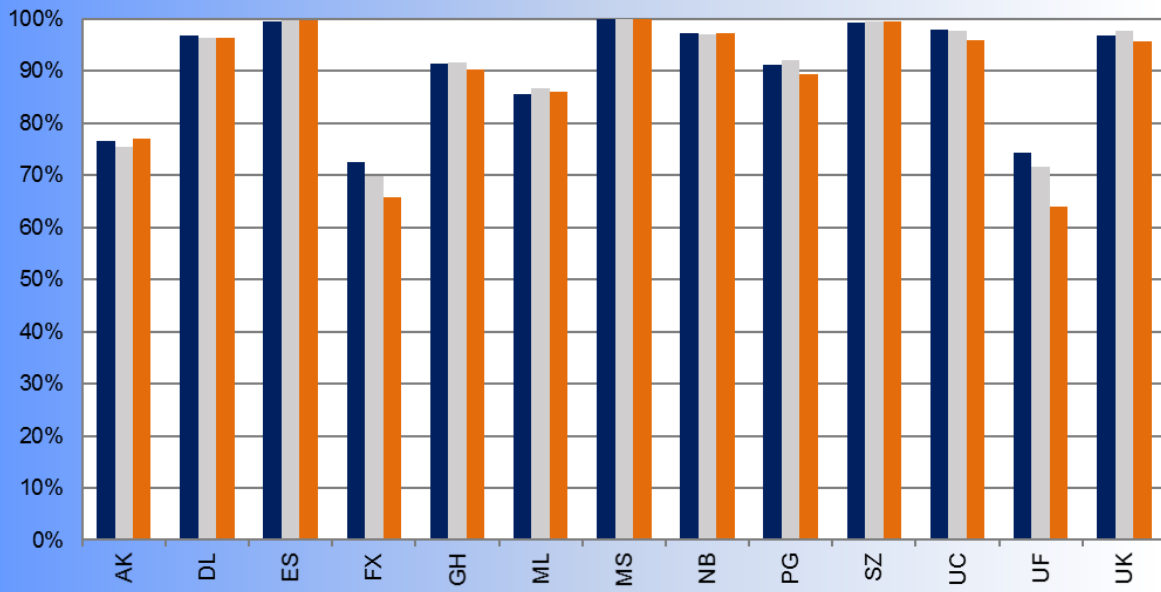

Overloading Status

Year: 2017
Month: Oct

■ Overloads over PMCM ■ Overloads over 2% ■ Overloads over 5%

% Vehicles Coded

■ Aug-17 ■ Sep-17 ■ Oct-17

% Incidence of Overloading Over Tolerance

% Extent Overloading on Code