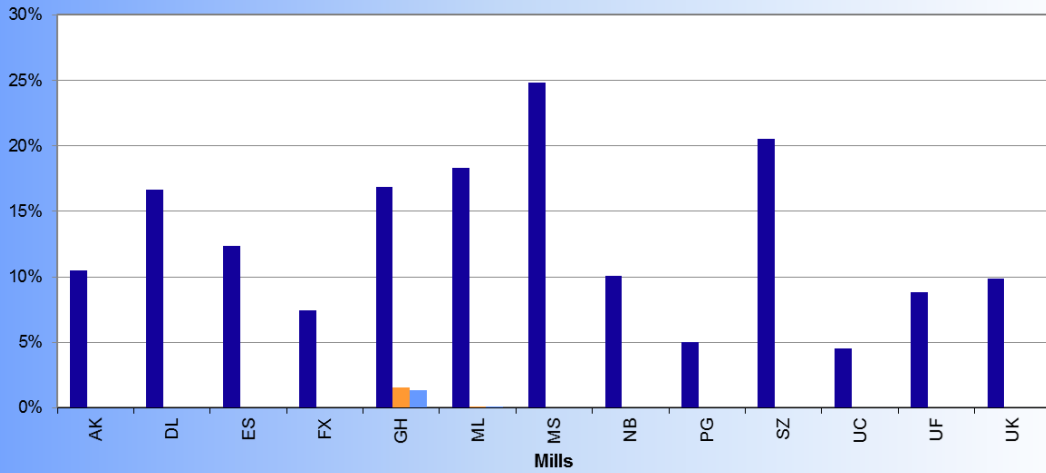

Overloading Status

Year: 2017
Month: Oct

■ Overloads over PMCM ■ Overloads over 2% ■ Overloads over 5%

% Vehicles Coded

■ Aug-17 ■ Sep-17 ■ Oct-17

% Incidence of Overloading Over Tolerance

% Extent Overloading on Code